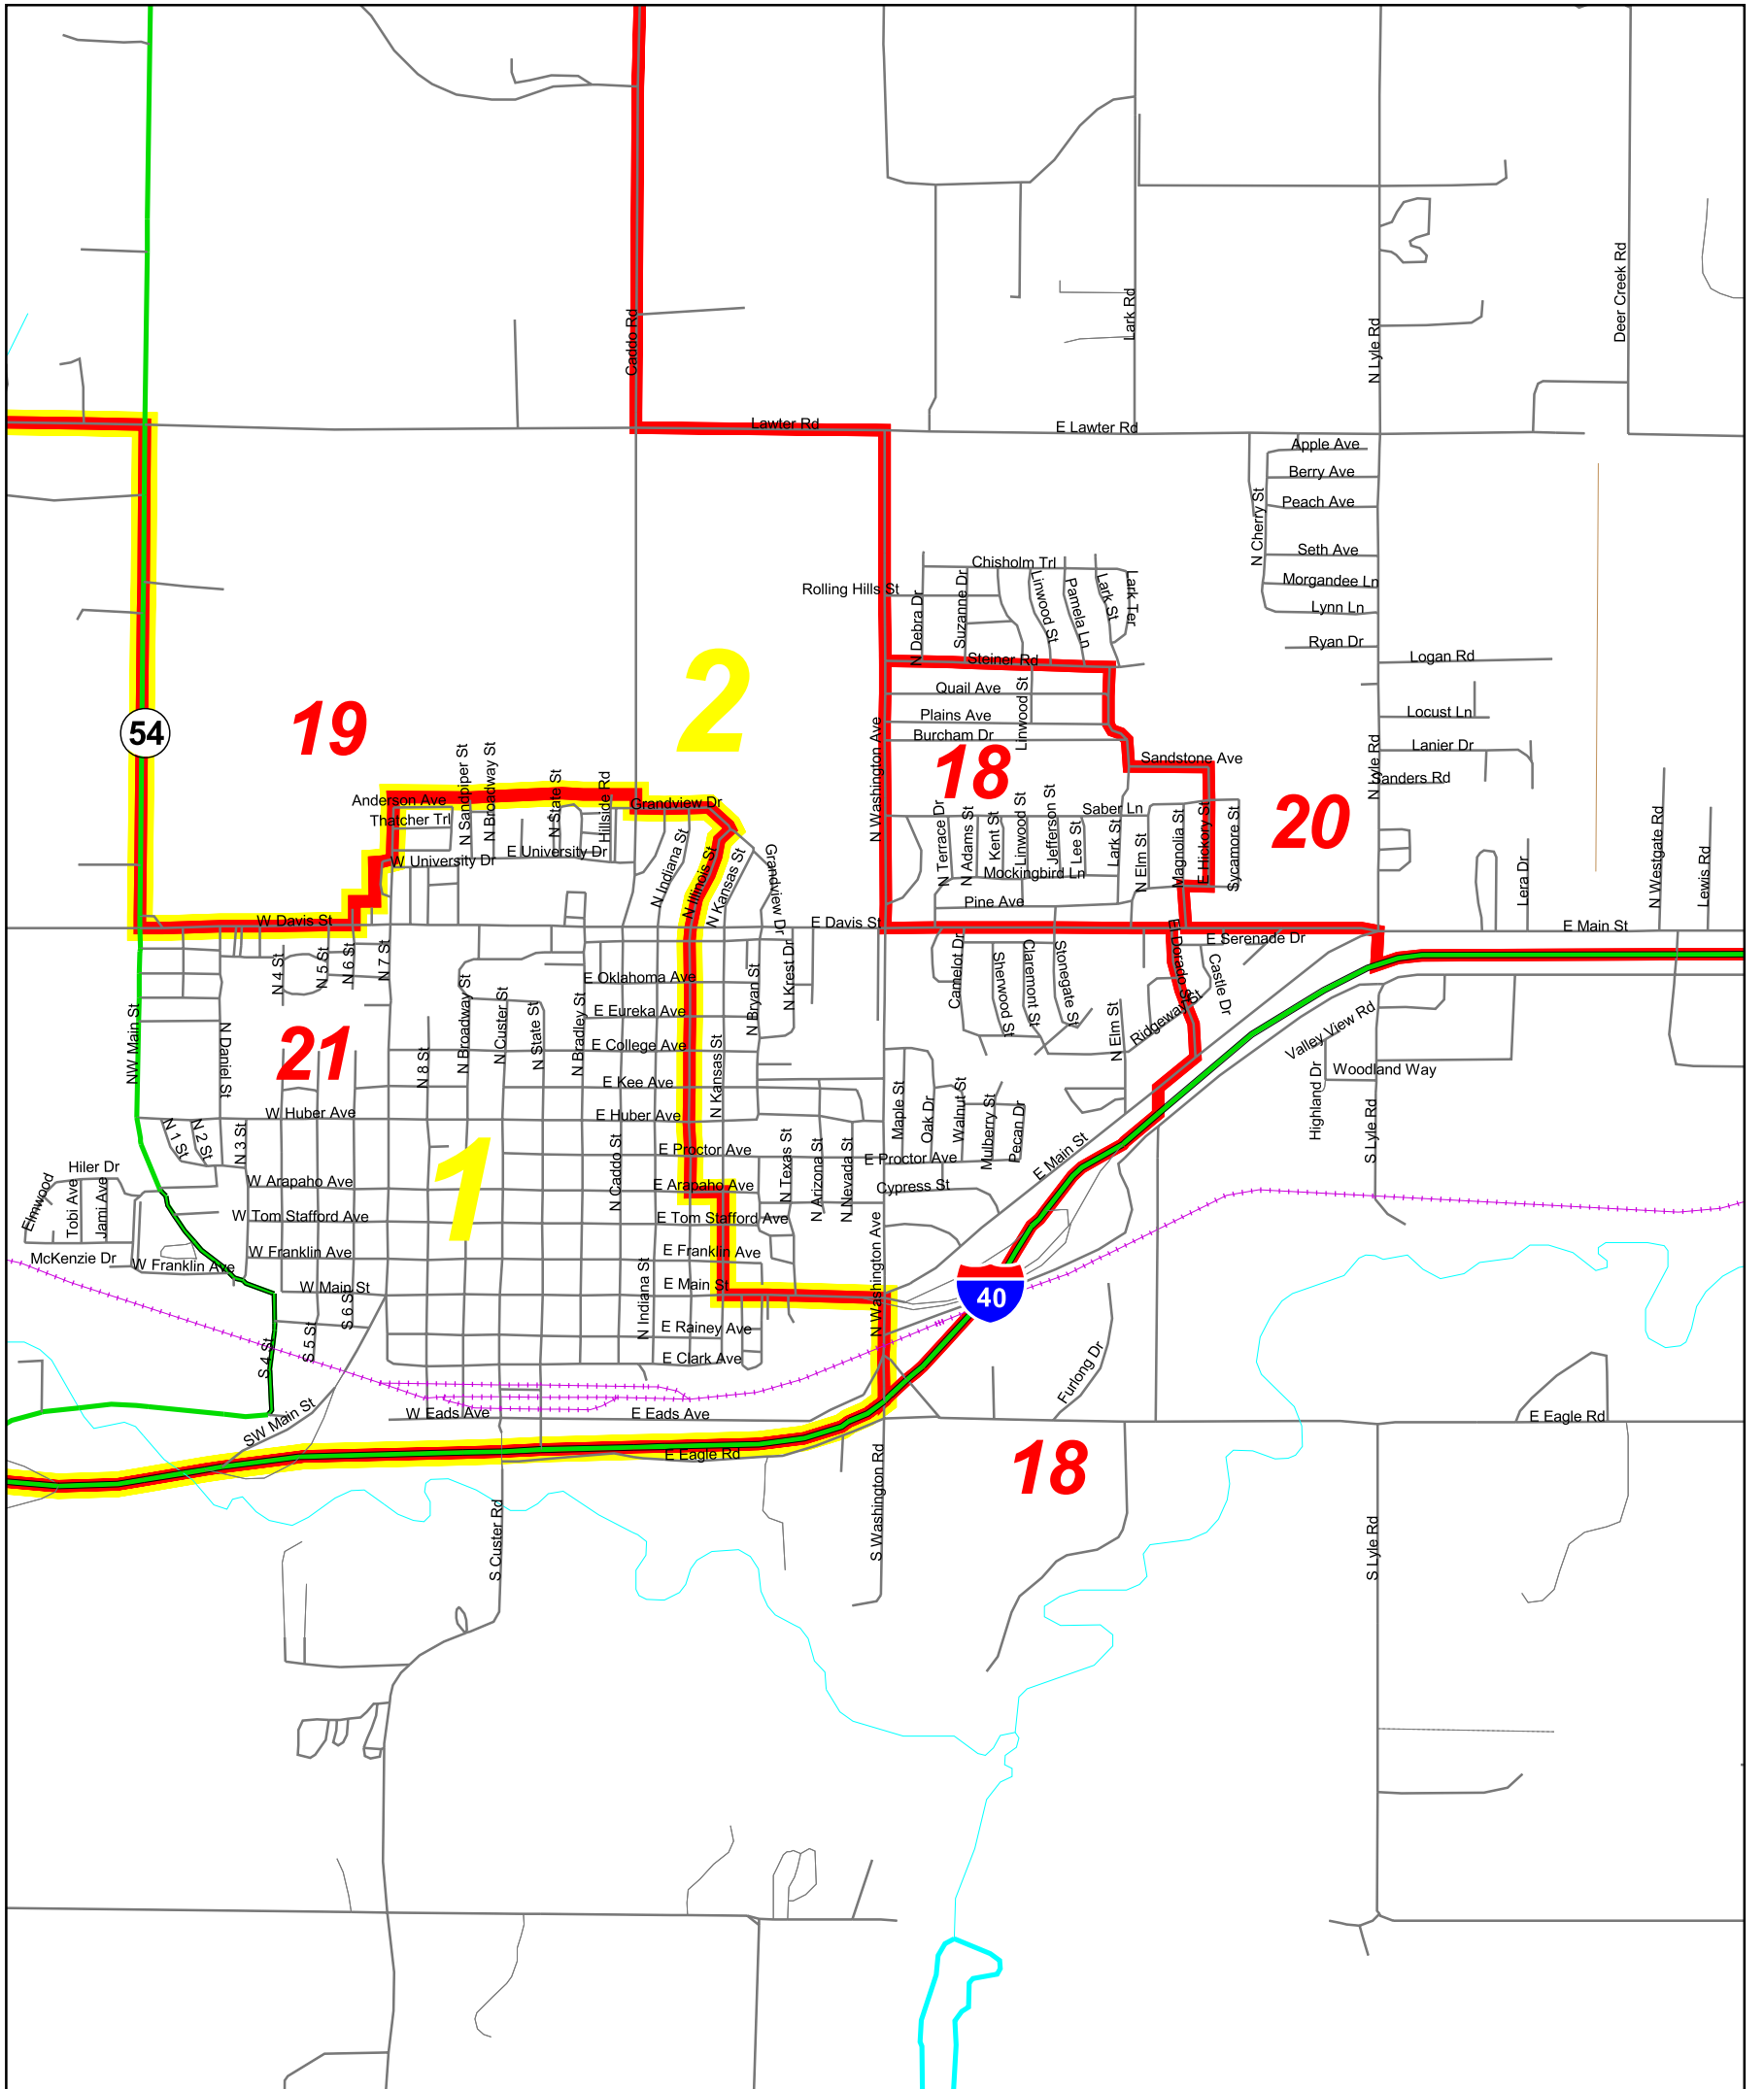

Weatherford

Legend

- 99 Precinct Line
- 99 County Commissioner Line

Map Produced By:
 Geo Information Systems
 University of Oklahoma
 August, 2002
 (405) 325-3131